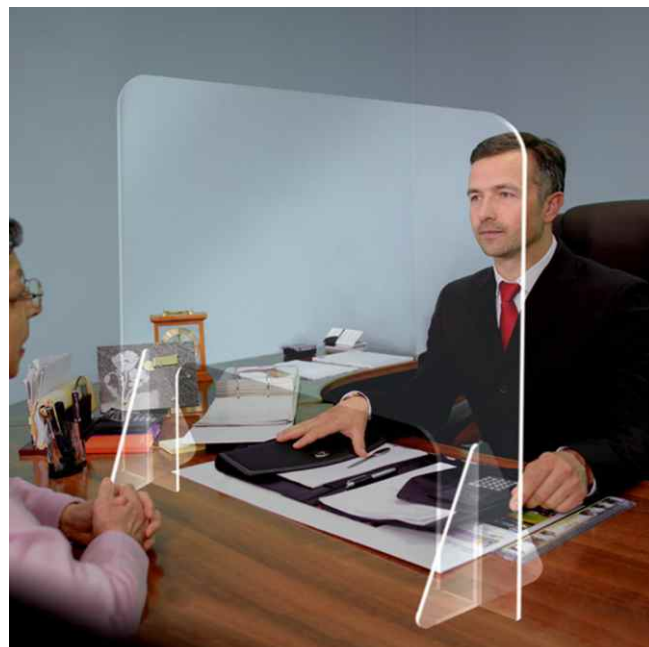

STOP THE SPREAD

Stop The Spread Decal

8"x10"

Peel n' Stick / Removable

SNEEZE GUARDS

30",36",48" Wide x 32" High

Clear Acrylic

Free Standing - Move anywhere it's needed

No installation necessary

Add your logo or custom message

(Additional charges apply)